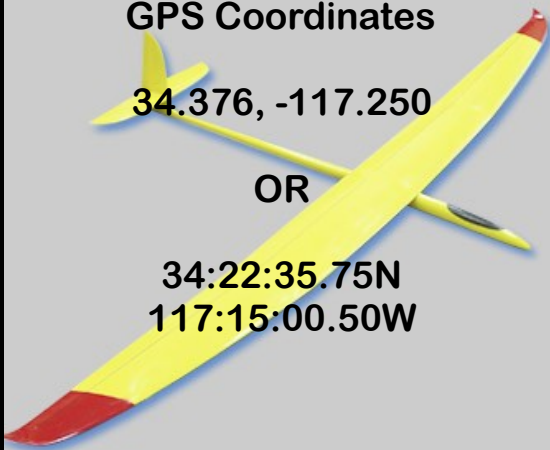

First Flight at 9:15 AM

Contest Director: Rick Pearson, (951) 240-9704

3 Rounds Precision Duration

5 Minute

8 Minute

11 Minute

50 Point Tape Landing

Winches with Real Balls and retrievers, approximately 500' to turnarounds

4000 square foot landing zone

950 flight points and 50 landing points per round

Restroom facilities on site

GPS Coordinates

34.376, -117.250

OR

34:22:35.75N

117:15:00.50W

The field address is 7000 Arrowhead Lake Rd, Hesperia, Ca 92345, approx. half mile past Hesperia Lake. Exit the 15 freeway at Main St. Hesperia and go east 9.5 miles. Main St. will turn right and become Arrowhead Lake Rd. Continue on, pass Hesperia Lake for half mile to the gate entrance. There is a large sign indicating the entrance. Follow the road in to the field, at no time leave the road, drive straight in. Parking is on the left side. The field will be open at 7:00 AM and the winches will be set up by 8:00 for practice or fun flying. The winches will be shut down at 8:45. See our website at www.vvrcf.org for more info